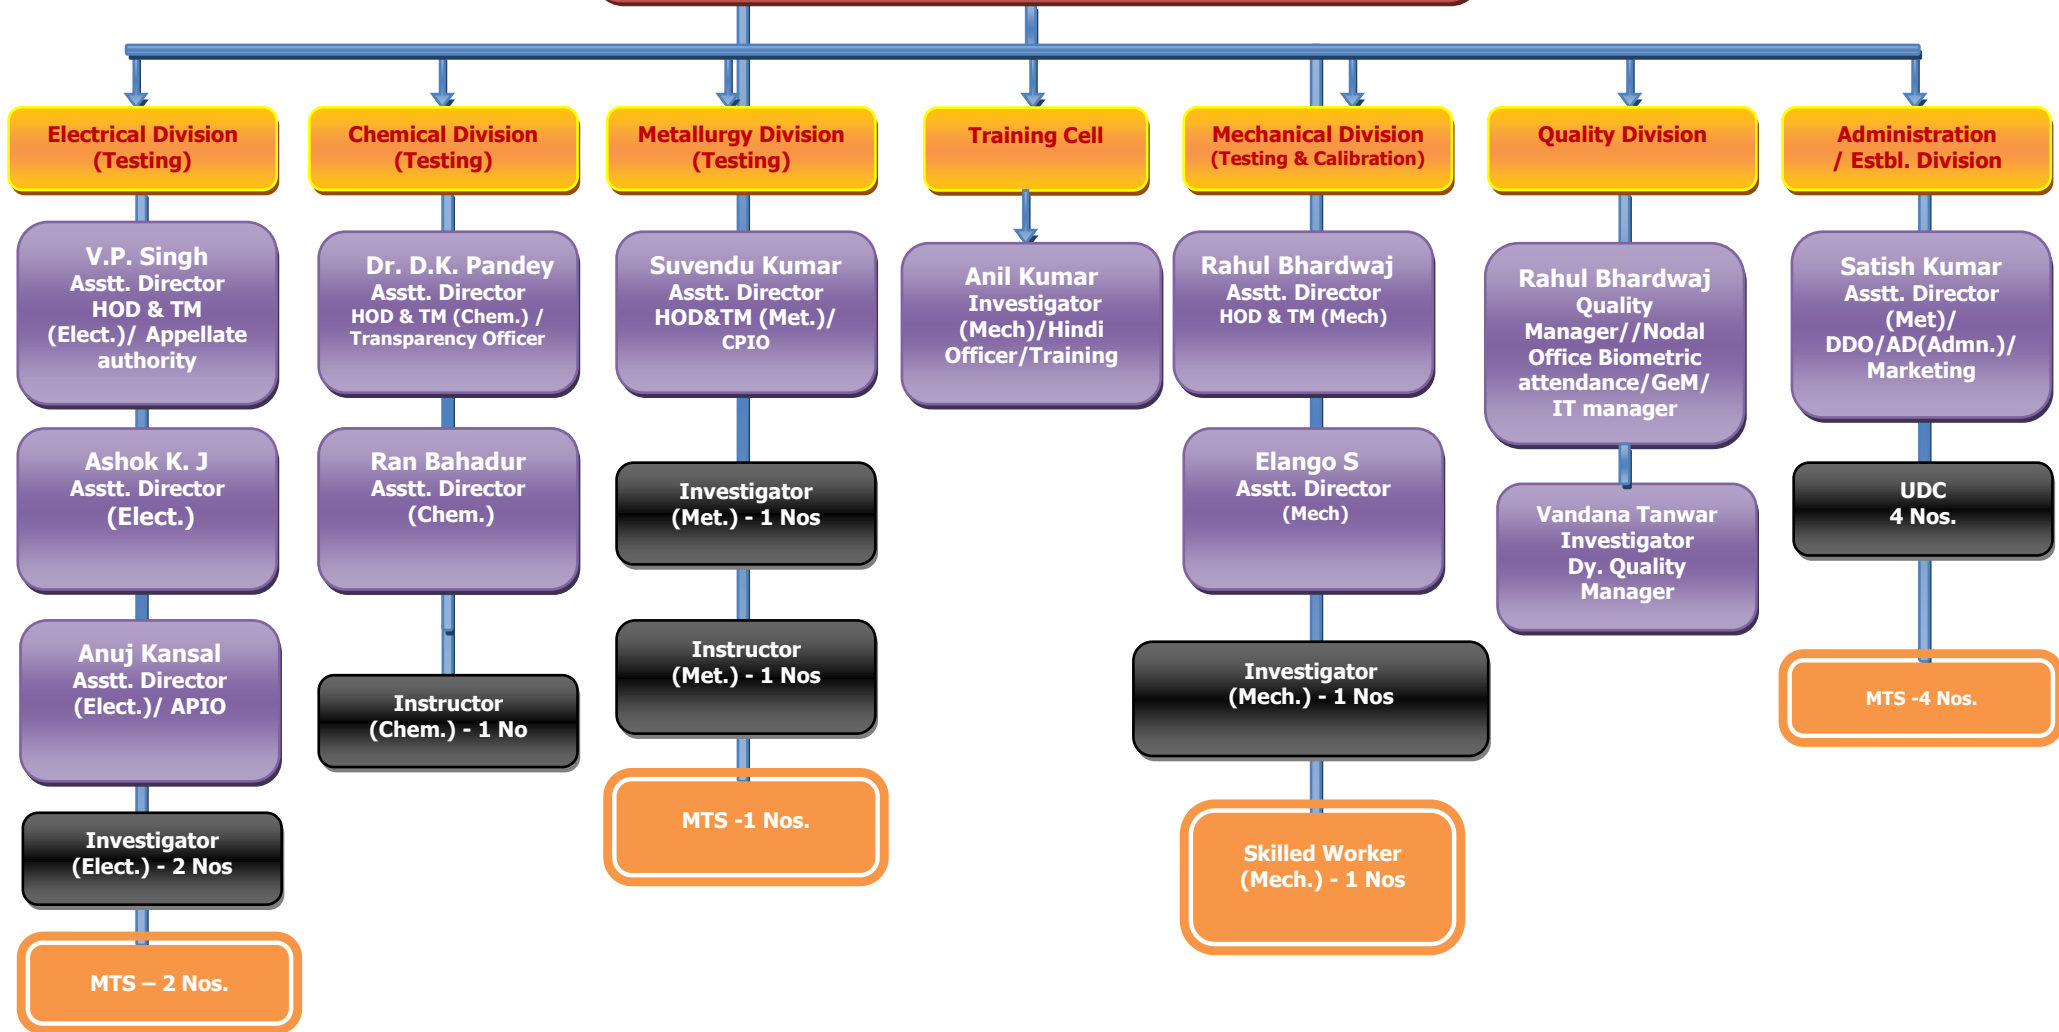

S V Sharma
DY.DIRECTOR(INCHARGE)
MSME Testing Center New Delhi

Note : Coordination Works like DDO, QM, Dy QM, CPIO, APIO & Customer cell incharge etc, may change as and when situation demands depending upon the availability & suitability of the individual officer